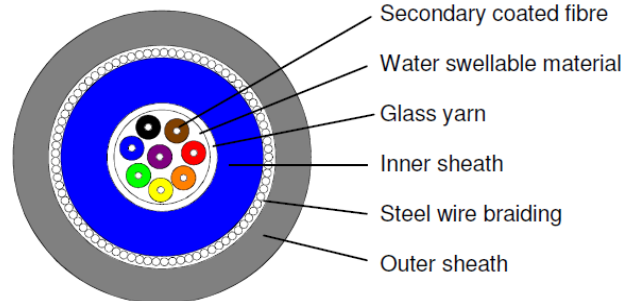

## Bergen Cabling Maritime LAN AICI Fiber

Optical cable for industrial environments. The cable is suitable for both indoor and outdoor installation. Continuous submergence in water is not recommended. The outer sheath is made from black UV-stabilized and weather resistant material which is SHF1 classified, and may be exposed for shorter periods to fluids such as diesel and mineral oils. The resistance to these fluids is according to IEC60811-2-1. The cable is reinforced with a steel wire braiding between the two sheaths. Strength elements of glass yarn around the cable core allow easy installation of long lengths. The 0.9 mm tight buffer is easy to strip allowing fast and reliable splicing and connector mounting. Each fibre is colour coded for easy identification. The outer sheath is marked to show fibre type and cable type.

## Cable properties

<b>*Tensile strength</b> (IEC 60794-1-2E1)		<b>Temperature window</b>	
Max tensile load during installation	See above	Operation	-40°C to +70°C
Max tensile load during operation	See above	Installation	-10°C to +70°C
<b>Crush</b> (IEC 60794-1-2E3)	2000 N/10cm	Storage	-40°C to +70°C
<b>Impact</b> (IEC 60794-1-2E4)	1 impacts, 25J	<b>Water tightness*</b> (IEC 60794-1-2F5B)	< 3 m/24 hours
<b>Torsion</b> (IEC 60794-1-2E7)	± 1 turn/1m	<b>Fire and smoke classifications</b>	
<b>Cable bending</b>		IEC 60332-1	
Minimum bending diameter	15x outer diameter	IEC 60332-3-22 (Cat. A)	
Cable bend (IEC 60794-1-2E11)	<0.5 dB/ ± 5 turn	IEC 60332-3-24 (Cat. C)	
Flexibility (IEC 60794-1-2E8)	1000 cycles	IEC 61034	
		IEC 60754-1	
		IEC 60754-2	
		<b>Chemical resistance</b>	
		Mineral oils IRM 902 (IEC60811-2-1)	- 7 days/23°C - 4 hours/70°C
		Diesel - IRM 903 (IEC60811-2-1)	- 7 days/23°C - 4 hours/70°C

## Colour code

Fibre no	Colour	Fibre no	Colour	Fibre no	Colour
1	White	5	Blue	9	Violet
2	RED	6	Grey	10	Turquoise
3	Yellow	7	Brown	11	Orange
4	Green	8	Black	12	Pink