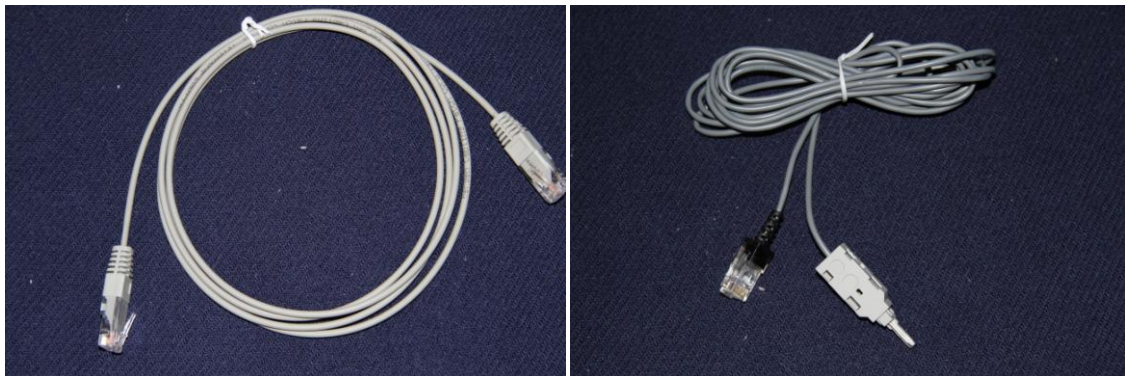

## Bergen Cabling Halogenfree flame retardant Voice Patchcords

RJ45-RJ45

RJ45-IDC

### Voice Patchcords 1 pair LSOH-FR

**All cords are 1 pair low smoke zero halogen flame retardant cable.**

#### RJ45-RJ45

1 pair solid wire 0,5. To be used together with the digital PABX system.

Wire connected to pin 4 & 5 on the RJ45 plug.

Can easily be cut in two and connected to an IDC termination block.

Part No.	Lengths	Type	Rating
BC-20-002	2m	1 Pair RJ45-RJ45	LSOH
BC-20-003	3m	1 Pair RJ45-RJ45	LSOH
BC-20-008	8m	1 Pair RJ45-RJ45	LSOH
BC-20-014	14m	1 Pair RJ45-RJ45	LSOH

#### RJ45 – IDC 2 pole

1 pair patchcord for telephony with the RJ45 interface in one end and IDC 2 pole in the other end.

Part No.	Lengths	Type	Rating
BC-20-052	2m	1 Pair RJ45-IDC	LSOH
BC-20-054	3m	1 Pair RJ45-IDC	LSOH
BC-20-056	6m	1 Pair RJ45-IDC	LSOH