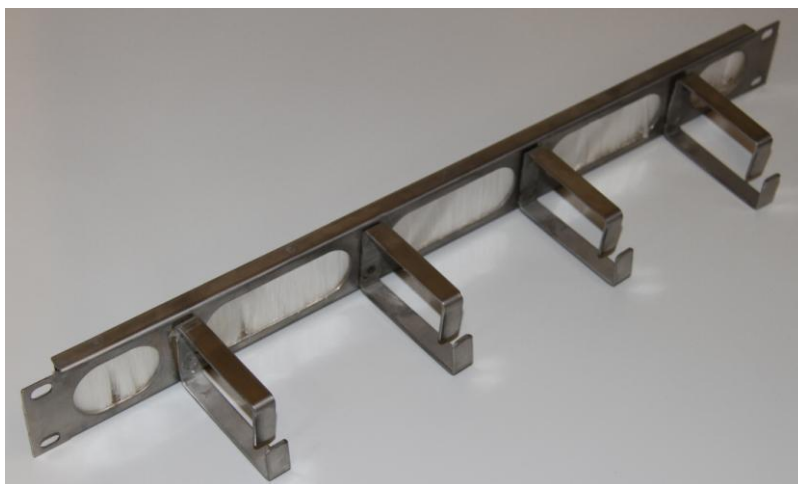

Bergen Cabling Maritime LAN Stainless Steel Patchguide

Front/Side

Front

Information

19" Patchguide 1 HU of solid stainless steel with brushes.
Cage nuts and screws are included.

Dimensions

Height: 4.5 cm
Width: 44.6 cm

Ordering info

| Part No. | Part Name |
|-----------|----------------------------------|
| BC-13-025 | BC Patchguide 1U Stainless Steel |