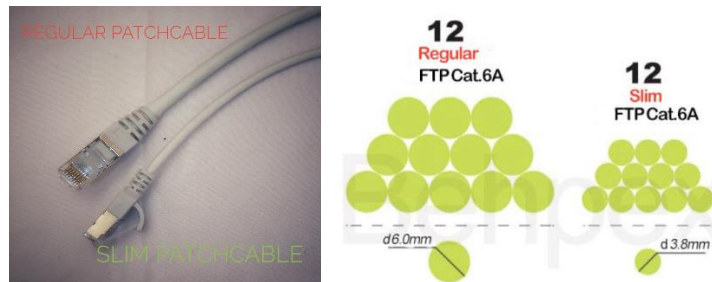

Bergen Cabling Slim Patchcords Cat6A FTP 10 Gigabit

Application

Bergen Cabling Cat6a FTP slim patchcords are designed for high density environments such as data centers and telecommunication rooms. The outer diameter is 40% reduced compared to traditional patchcords thus saving space in e.g. a rack.

Features

TIA/EIA-568B.2-1;ISO/IEO 11801;NEC/CEC

CMP, CMR, CM, UL listed

Application: Horizontal communication cable; for indoor installation

Wiring Scheme

ANSI/TIA/EIA-568-C.2: T568B

ISO/IEC 11801: 8-position conductor/pair assignment (1-2/3-6/4-5/7-8)

Transmission Performance

NSI/TIA-568-C.2: category 6A (1-500 MHz) specifications

Cordage

Construction:	4 pairs, 7 strands, 32 AWG, FTP
Cable Type:	FTP Cat.6A Patch Cable
Outer Cable Diameter:	3.8mm ± 0.15mm
Pair Identification:	Pair1= Blue/White Pair2= Orange/White Pair 3= Green/White Pair4= Brown/White
Outer Jacket:	LSZH Jacket

Plug

Type: Shielded RJ45 8P8C gold plated two pieces short body plug

Mechanical Properties

Retention: 50 N (11 lbf) for 60±5 s
Mating cycle life: min 750 cycles
Tensile strength: ≥ 20 N per wire
Installation Temperature: 0°C to +60°C
Operating temperature: -20°C to +60°C
Minimum bend radius: 4 outer cable diameters