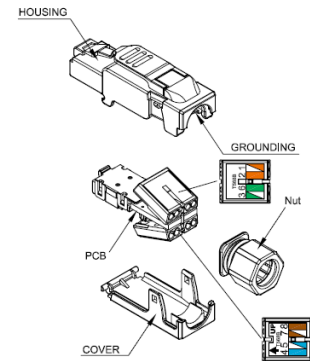

## Bergen Cabling Toolless Cat.6A male connector

Quick Plug STP Cat. 6A

### 10 Gigabit BC male Cat.6A connector

Fully screened Cat.6A male connector RJ 45 for communication up to 500 MHz, 100 Ω.

The connector can be used with the Maritime LAN Cat.6A cable for field terminations.

The connector is made for application up to 10 Gigabit Ethernet on solid and stranded wires and shall be handled according to installation manual.

### Ordering information

Part No.	Part Name
<b>BC-11-005</b>	Connector Cat6A STP Bergen Cabling, Male, toolless