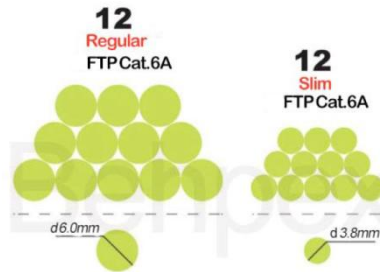

Bergen Cabling Slim Patchcords Cat6A STP 10 Gigabit

Application

Bergen Cabling Cat6a STP slim patchcords are designed for high density environments such as data centers and telecommunication rooms. The outer diameter is 40% reduced compared to traditional patchcords thus saving space in e.g. a rack.

Features

TIA/EIA-568B.2-1;ISO/IEO 11801;NEC/CEC

CMP, CMR, CM, UL listed

Application: Horizontal communication cable; for indoor installation

Wiring Scheme

ANSI/TIA/EIA-568-C.2: T568B

ISO/IEC 11801: 8-position conductor/pair assignment (1-2/3-6/4-5/7-8)

Transmission Performance

NSI/TIA-568-C.2: category 6A (1-500 MHz) specifications

Cordage

Construction:	4 pairs, 7 strands, 32 AWG, STP
Cable Type:	STP Cat.6A Patch Cable
Outer Cable Diameter:	3.8mm ± 0.15mm
Pair Identification:	Pair1= Blue/White Pair2= Orange/White Pair 3= Green/White Pair4= Brown/White
Outer Jacket:	LSZH Jacket

Plug

Type: Shielded RJ45 8P8C gold plated two pieces short body plug

Mechanical Properties

Retention: 50 N (11 lbf) for 60±5 s
Mating cycle life: min 750 cycles
Tensile strength: ≥ 20 N per wire
Installation Temperature: 0°C to +60°C
Operating temperature: -20°C to +60°C
Minimum bend radius: 4 outer cable diameters