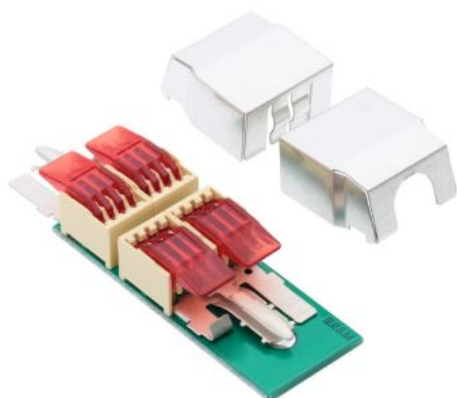

Cable Coupler Cat. 6A u/s

DESCRIPTION

The cable coupler of the R&Mfreenet cabling system is ideal for extending or moving a cable or terminal outlet at a minimum of effort and cost. Suitable for transmission frequencies of up to 500 MHz.

Material: halogen-free.

TECHNICAL DATA

DESCRIPTION	VALUE / VALUE RANGE
Category connector (A)	Cat. 6A ISO
Protection class IP	IP 20
PoE	Yes
PoE Level	4
PowerSafe	Yes
Connector class	coupler

ELECTRICAL DATA

DESCRIPTION	VALUE / VALUE RANGE
Standard	EN 50173-1 IEC 60603-7: Electrical Characteristics of the Telecommunication Outlets ISO/IEC 11801 ed. 2.2: June 2011 PL2 Class EA

ACCESSORIES

Type	Picture	Description	Article	E-Number
Accessories		RCB Connecting Box IP20	R316999	