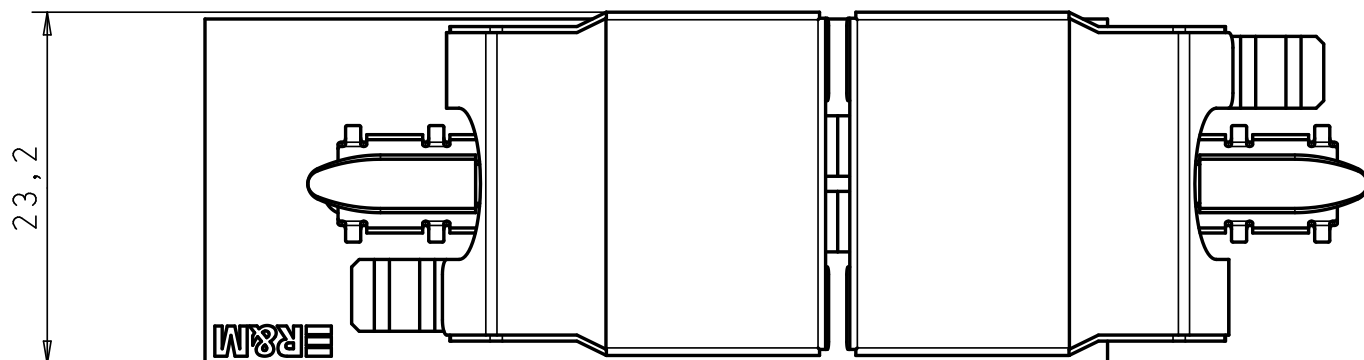

1

2

3

4

76,9

15,6

Wir behalten uns alle Rechte an diesem Dokument vor.
Der Empfänger anerkennt dies und wird dieses Dokument
nicht ohne unsere schriftliche Ermächtigung ganz oder
teilweise Dritten zugänglich machen oder ausserhalb des
Zweckes verwenden, zu dem es ihm uebergeben worden ist.

Material		Toleranz		
Behandl	.	nach		
Farbe	.	letzte AE		
Bemerkungen		Dok.Nr	ZT 059..	
		Ers fuer	.	
Benennung		Mst	Gez 26.09.2005 Ama	
Easylock Easylock		2:1	Gepr 26.09.2005 Ma	
		.	Ges 26.09.2005 Gt	
Raichle & De-Massari AG Binzstrasse 31 CH-8622 Wolziken Telefon 044 933 81 11 Telefax 044 930 49 41	SB	ST	Form A3 Bl 1(1)	
	Art Nr	313356	80537-7	Index Version a