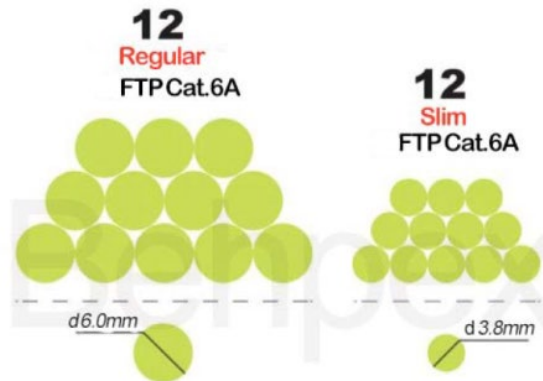

Bergen Cabling Slim Patchcords Cat6A FTP LSOH 10 Gigabit

Application

Bergen Cabling Cat6a FTP slim patchcords are designed for high density environments such as data centers and telecommunication rooms. The outer diameter is 40% reduced compared to traditional patchcords thus saving space in e.g. a rack.

Features

TIA/EIA-568B.2-1;ISO/IEO 11801;NEC/CEC

CMP, CMR, CM, UL listed

Application: Horizontal communication cable; for indoor installation

Wiring Scheme

ANSI/TIA/EIA-568-C.2: T568B

ISO/IEC 11801: 8-position conductor/pair assignment (1-2/3-6/4-5/7-8)

Transmission Performance

NSI/TIA-568-C.2: category 6A (1-500 MHz) specifications

Cordage

Construction:	4 pairs, 7 strands, 32 AWG, FTP
Cable Type:	FTP Cat.6A Patch Cable
Outer Cable Diameter:	3.8mm \pm 0.15mm
Pair Identification:	Pair1= Blue/White Pair2= Orange/White Pair 3= Green/White Pair4= Brown/White
Conductor Material:	Bare Copper
Conductor Insulation Material:	Polyethylene
Outer Jacket:	LSZH Jacket

Plug

Type: Shielded RJ45 8P8C gold plated two pieces short body plug

Mechanical Properties

Retention: 50 N (11 lbf) for 60±5 s
Mating cycle life: min 750 cycles
Tensile strength: ≥ 20 N per wire
Installation Temperature: 0°C to +60°C
Operating temperature: -20°C to +60°C
Minimum bend radius: 4 outer cable diameters