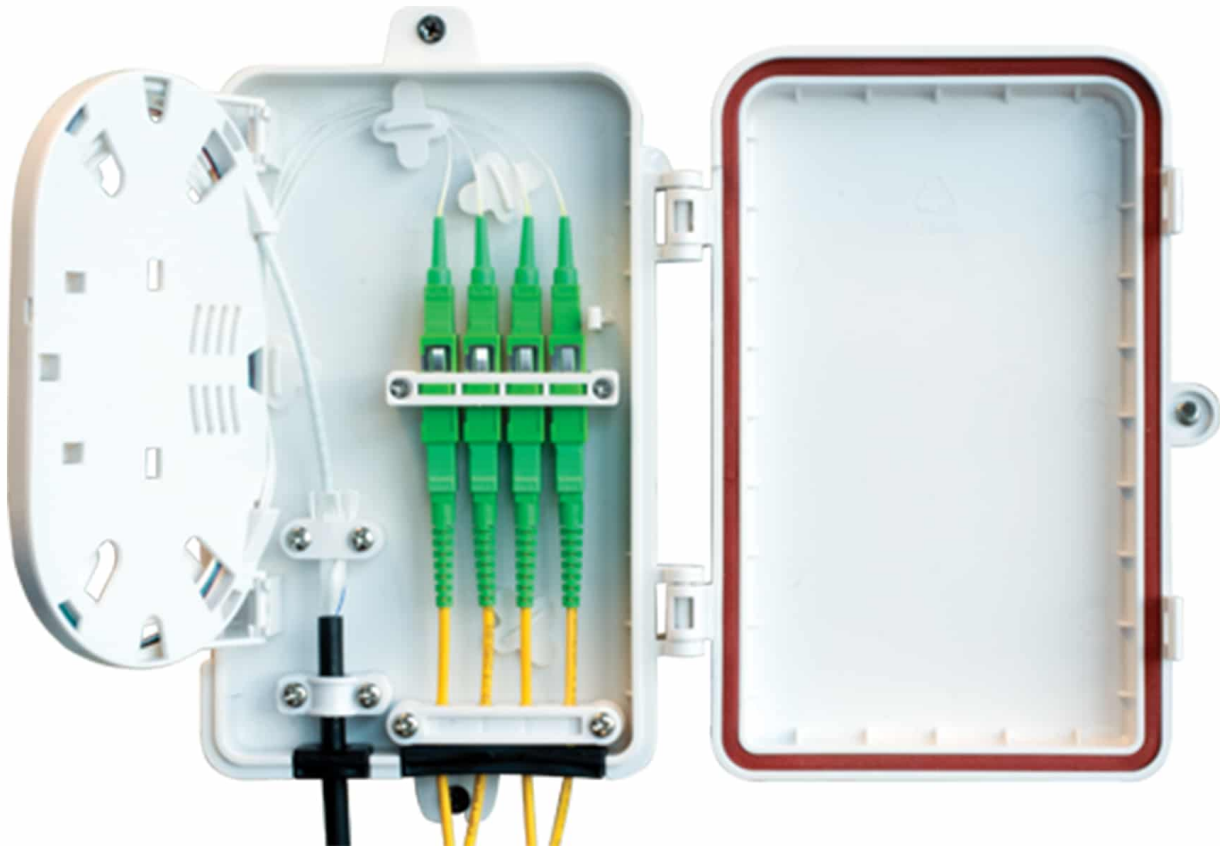

W37 IP65 Indoor/Outdoor Distribution Box

Description

This IP65 distribution box offers the ability to terminate 4 fibers housed in a robust ABS enclosure for indoor and outdoor applications. With the ability to use SC Simplex and LC Duplex adapter types offering a flexible solution to the end user, enabling them to incorporate a multi functional enclosure which allows easy access during installation or re-work with no disturbance of the existing cable or fibers. In addition to the interchangeable adapters, the enclosure offers up to 4 exit points for patching cables and 1 standard cable entry point for loose tube, tight buffer, pre-terminated and steel tape armored cable. Each enclosure has integrated strength member tie positions and hinged splice tray.

Features and Benefits

- Up to 4 fibers
- Multiple adapter options available
- IP 65
- Sealing glands for up to 4 exiting cables + 1 incoming cable
- Supplied with 4 heatshrink splice protectors
- Removable/Hinged splice tray for easy installation
- 4 adapter positions
- Accepts loose tube, distribution and pre terminated cables
- ROHS, REACH & SvHC materials compliant
- Supplied with wall fixings

Specifications

PRODUCT SPECIFICATION	
Height	217mm
Width	145mm
Depth	40mm
Net weight	0.44kg
Packed weight	0.52kg
Packaged dimensions	220mm x 150mm x 47mm
IP rating	IP65
Suitable for adapter type	SC Simplex LC Duplex
Number of fibers	4
Number of ports	4
Cable entry	1
Cable exit	4
Material	ABS blended with UV stabilizer
Colour	White
Operating temperature	-40°C to +60°C
Designed in accordance with	TIA/EIA 568.C, ISO/IEC 11801, EN50173, IEC60304, IEC61754,
Materials Compliant to	RoHS, Reach/SVHC