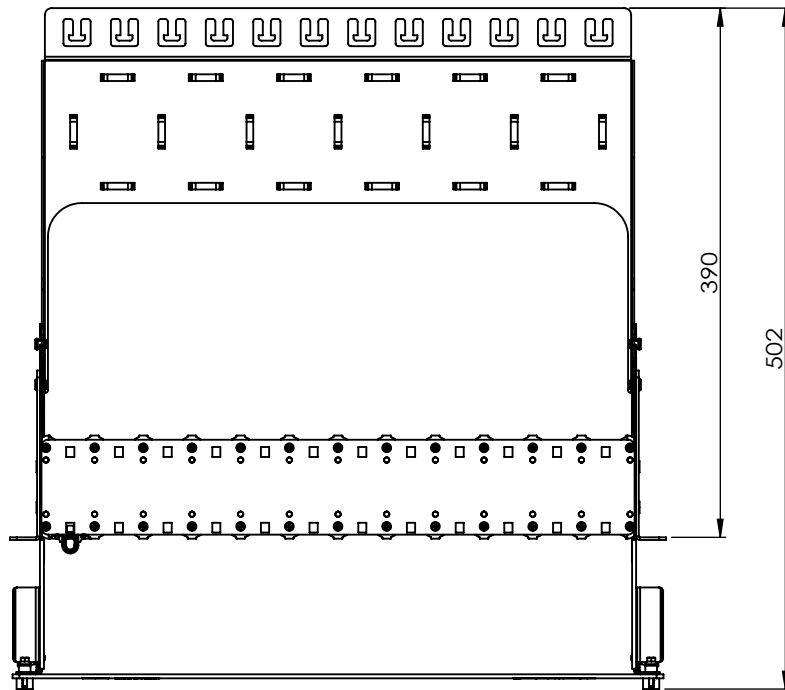

ISOMETRIC VIEW

PROPRIETARY AND CONFIDENTIAL

The information contained in this drawing is the sole property of AFL. Any reproduction in part or as a whole without the written permission of AFL is prohibited.

U-Series 2RU Housing

Unless otherwise specified dimensions are in mm.

Date uploaded: 01/02/2024