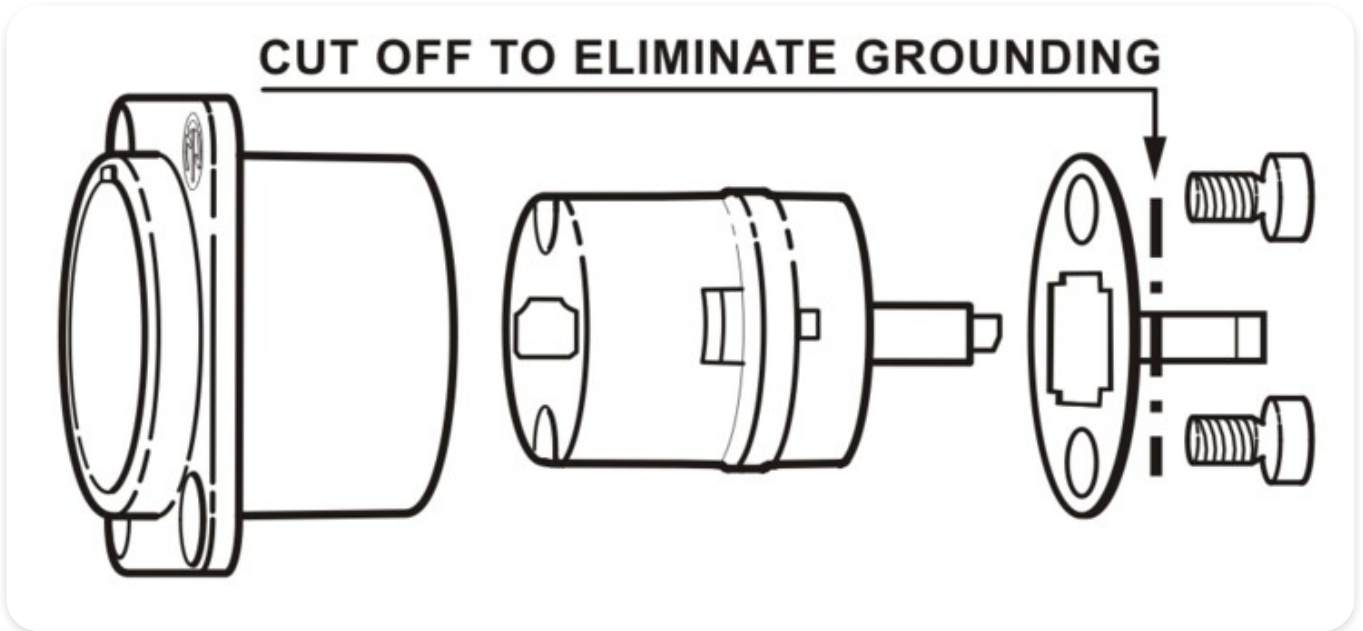

## NAHDMI-W

HDMI feedthrough adapter, D-shape housing

Neutrik's HDMI solution for the transmission of any digital TV and PC video format including high-definition video (HDTV) can be integrated in networks very easy.

## Features & Benefits

- ✓ To transmit any digital TV and PC video format including high-definition video (HDTV).
- ✓ HDMI feedthrough adapter with 19 pole HDMI receptacle at both ends
- ✓ IP65 ingress protection in mated condition with NKHDMI-\* and SCDP-\* sealing gasket
- ✓ Universally accepted standard D-shape housing
- ✓ Removable screen to chassis grounding

## Removable screen to chassis grounding

## Technical Information

Product	
Title	NAHDMI-W
Connection Type	Adapter
Gender	female

Mechanical	
Wiresize	
Locking device	Push-Pull
Mounting direction	Front or rear mounting (max 2 mm panel thickness)
Chassis shape	D
Lifetime	> 1000 mating cycles