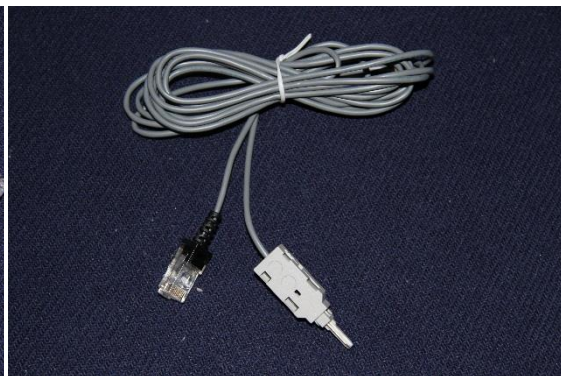

## Bergen Cabling Halogenfree flame retardant Voice Patchcords

RJ45-RJ45

RJ45-IDC

### Voice Patchcords 1 pair LSOH-FR

---

**All cords are 1 pair low smoke zero halogen flame retardant cable.**

#### RJ45-RJ45

1 pair solid wire 0,5. To be used together with the digital PABX system.

Wire connected to pin 4 & 5 on the RJ45 plug.

Can easily be cut in two and connected to an IDC termination block.

Part No.	Lengths	Type	Rating
BC-20-002	2m	1 Pair RJ45-RJ45	LSOH
BC-20-003	3m	1 Pair RJ45-RJ45	LSOH
BC-20-008	8m	1 Pair RJ45-RJ45	LSOH
BC-20-014	14m	1 Pair RJ45-RJ45	LSOH

#### RJ45 – IDC 2 pole

1 pair patchcord for telephony with the RJ45 interface in one end and IDC 2 pole in the other end.

Part No.	Lengths	Type	Rating
BC-20-052	2m	1 Pair RJ45-IDC	LSOH
BC-20-054	4m	1 Pair RJ45-IDC	LSOH
BC-20-056	6m	1 Pair RJ45-IDC	LSOH