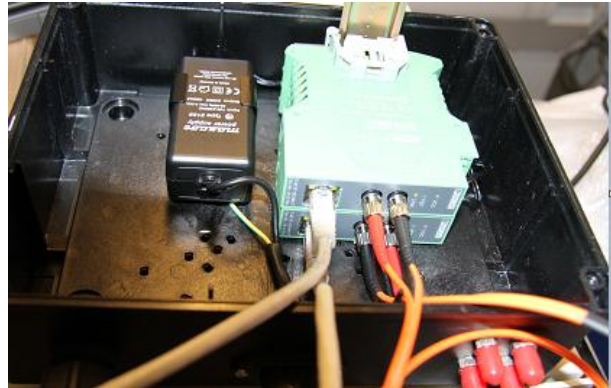

Part. No: SO-JBMC

Date 19/11-2012

Junction Box ST MM Ex barrier fibre in/out

Wall Box

The SO-JBMC wall box is a new product made for Offshore/Onshore. This product will give a complete fibre solution with fibre barrier and media converter fibre in and out.

This solution is for offshore where the cable is going through an Ex area. According to the standard IEC-60079-28 fibre cable going through an Ex area needs fibre barrier in both ends..

- ▲ Bottom cable entrance
- ▲ Bottom fibre adapters
- ▲ Bottom 230V AC In / 24V DC out
- ▲ Patch cords fibre ST and copper RJ45
- ▲ Multimode ST barrier/Converter

Standards

IEC - 60079 - 28 Explosive Atmospheres

Protection of equipment and transmission systems using optical radiation

Ordering info

| Part No. | Part Name |
|----------|--|
| SO-JBMC | Junction Box ST MM Ex barrier fiber in/out |