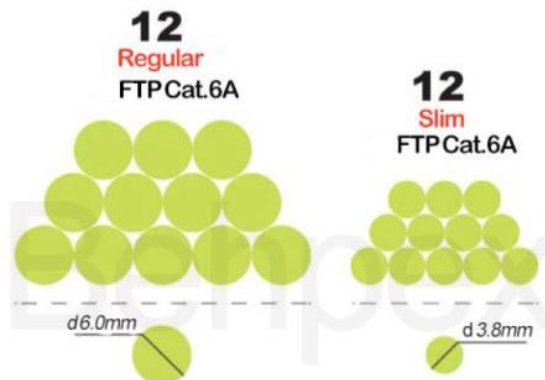

Bergen Cabling Slim Patchcords Cat6A FTP LSOH 10 Gigabit

Application

Bergen Cabling Cat6a FTP slim patchcords are designed for high density environments such as data centers and telecommunication rooms. The outer diameter is 40% reduced compared to traditional patchcords thus saving space in e.g. a rack.

Features

TIA/EIA-568B.2-1;ISO/IEO 11801;NEC/CEC

CMP, CMR, CM, UL listed

Application: Horizontal communication cable; for indoor installation

Wiring Scheme

ANSI/TIA/EIA-568-C.2: T568B

ISO/IEC 11801: 8-position conductor/pair assignment (1-2/3-6/4-5/7-8)

Transmission Performance

NSI/TIA-568-C.2: category 6A (1-500 MHz) specifications

Cordage

Construction:	4 pairs, 7 strands, 32 AWG, FTP
Cable Type:	FTP Cat.6A Patch Cable
Outer Cable Diameter:	3.8mm \pm 0.15mm
Pair Identification:	Pair1= Blue/White Pair2= Orange/White Pair 3= Green/White Pair4= Brown/White
Outer Jacket:	LSZH Jacket

Plug

Type: Shielded RJ45 8P8C gold plated two pieces short body plug

Mechanical Properties

Retention: 50 N (11 lbf) for 60±5 s
Mating cycle life: min 750 cycles
Tensile strength: ≥ 20 N per wire
Installation Temperature: 0°C to +60°C
Operating temperature: -20°C to +60°C
Minimum bend radius: 4 outer cable diameters