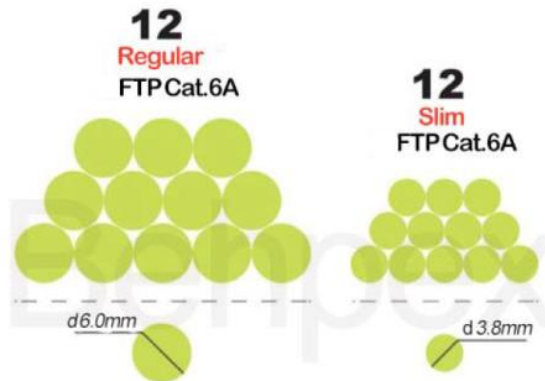

Bergen Cabling Slim Patchcords Cat6A FTP LSOH 10 Gigabit

Application

Bergen Cabling Cat6a FTP slim patchcords are designed for high density environments such as data centers and telecommunication rooms. The outer diameter is 40% reduced compared to traditional patchcords thus saving space in e.g. a rack.

Features

TIA/EIA-568B.2-1;ISO/IEO 11801;NEC/CEC

CMP, CMR, CM, UL listed

Application: Horizontal communication cable; for indoor installation

Wiring Scheme

ANSI/TIA/EIA-568-C.2: T568B

ISO/IEC 11801: 8-position conductor/pair assignment (1-2/3-6/4-5/7-8)

Transmission Performance

NSI/TIA-568-C.2: category 6A (1-500 MHz) specifications

Cordage

Construction:	4 pairs, 7 strands, 32 AWG, FTP
Cable Type:	FTP Cat.6A Patch Cable
Outer Cable Diameter:	3.8mm \pm 0.15mm
Pair Identification:	Pair1= Blue/White Pair2= Orange/White Pair 3= Green/White Pair4= Brown/White
Outer Jacket:	LSZH Jacket

Plug

Type: Shielded RJ45 8P8C gold plated two pieces short body plug

Mechanical Properties

Retention: 50 N (11 lbf) for 60±5 s
Mating cycle life: min 750 cycles
Tensile strength: ≥ 20 N per wire
Installation Temperature: 0°C to +60°C
Operating temperature: -20°C to +60°C
Minimum bend radius: 4 outer cable diameters