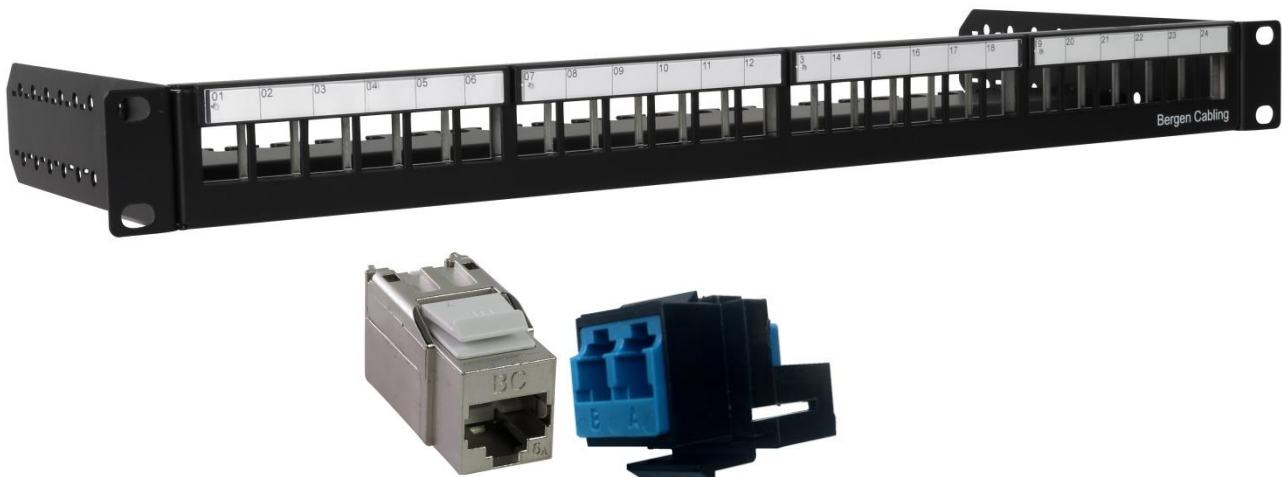

Bergen Cabling Heavy Duty Maritime LAN Patchpanel AICI 304 for 24 Bergen Cabling Cat6A RJ45 keystone connectors

24 port Patchpanel for 10 Gigabit Cat6A keystone and other keystone connectors

19" Patchpanel 1 HU of painted solid stainless steel 304.

Front adjustable from flush to 7 cm rear.

Heavy duty solution for maritime and offshore installations with good distance from fastening the cable to the snap in connector. Keystone hole also possible for keystone fibre adaptors and other keystone adaptors.

Dimensions

Height: 4,5 cm (1 HU)
Width: 44,6 cm
Depth: 20,0 cm

Included

Grounding facilities included as well as labeling solution with plastic cover.

Ordering info

Part No.	Part Name
BC-13-203	Bergen Cabling Maritime LAN patchpanel 24p Black
BC-13-204	Bergen Cabling Maritime LAN PP 24p w/Cat6A connectors Black